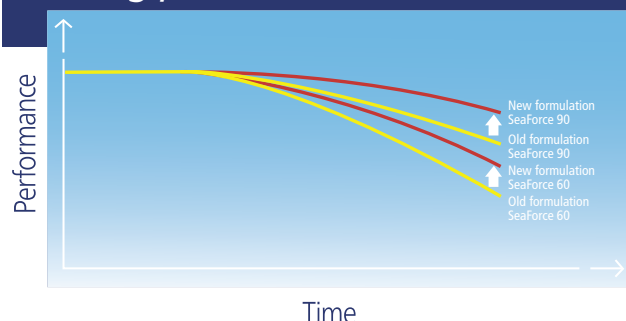

Previous SeaForce 60/SeaForce 90

NEW SeaForce 60/SeaForce 90

AREA
HIGH PRESSURE
WASHED

In the photos above, lower pressure than recommended was used in order to illustrate the difference between leached layers of previous SeaForce 60/SeaForce 90 and new SeaForce 60/SeaForce 90.

SeaForce – Efficient fouling protection

Improved control of biocide release rate

In total, improved efficient fouling protection

Biocide release and onset of fouling

- As the biocide release rate falls into the green shaded area, fouling by slime and algae may start.
- The lower the rate falls, the greater the chance of fouling.
- SeaForce 90 now incorporates a new and more effective combination of biocides which results in increased efficiency of the fouling protection.