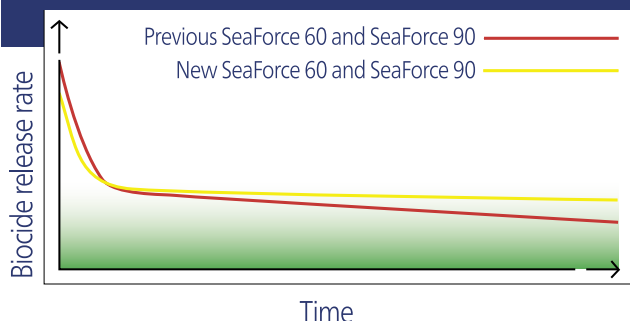

Previous SeaForce 60/SeaForce 90

NEW SeaForce 60/SeaForce 90

AREA
HIGH PRESSURE
WASHED

In the photos above, lower pressure than recommended was used in order to illustrate the difference between leached layers of previous SeaForce 60/SeaForce 90 and new SeaForce 60/SeaForce 90.

SeaForce – Efficient fouling protection

Improved control of biocide release rate

In total, improved efficient fouling protection

Biocide release and onset of fouling

- As the biocide release rate falls into the green shaded area, fouling by slime and algae may start.
- The lower the rate falls, the greater the chance of fouling.
- SeaForce 90 now incorporates a new and more effective combination of biocides which results in increased efficiency of the fouling protection.